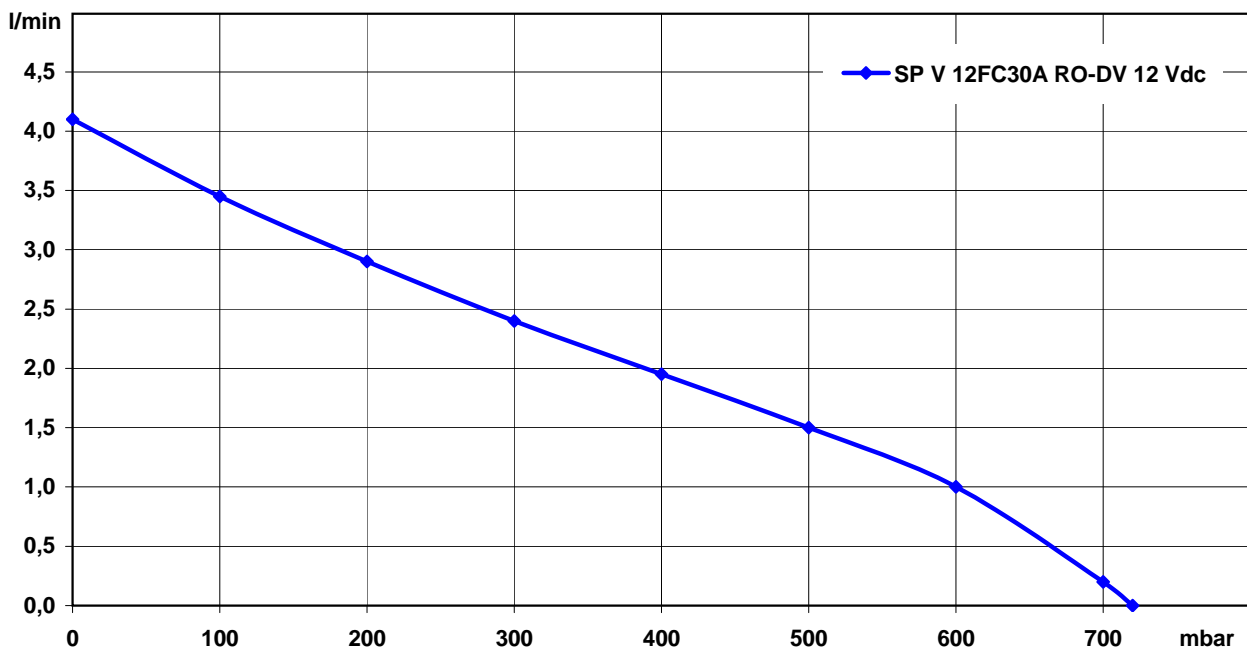

Designation		SP V 12FC30A RO-DV	
Voltage		12 Vdc	
Art.-No.		7k73088	
Pneumatic Performance			
Free Flow [l/min]		4,1	
flow at:			
100 mbar [l/min]		3,6	
max. Pressure [mbar]		720	
flow at:			
-100 mbar [l/min]		-	
max. Vacuum [mbar]		(Vacuum Nozzle is Air Inlet only - Pump is not suitable for Vacuum Applications)	
Motor / Power Consumption			
Motor Type		Iron Core	
Power consumption [mA]		310	
Material			
Pump Body		ABS / POM	
Diaphragm		CR Rubber	
Valves		NBR Rubber	
Weight [g]		89	

Performance Curves

Schwarzer
Precision

Steeler Strasse 477 • 45276 Essen • Germany
Phone: +49 201 31697-0 • Fax: +49 201 31697-29
e-mail: info@schwarzer.com • <http://www.schwarzer.com>